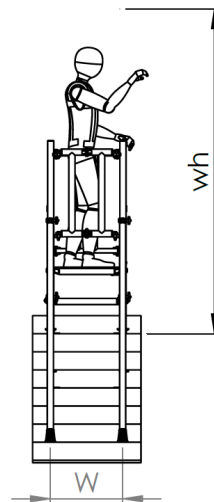

UTS SALES AND REPAIRS

A SAFER WAY TO REACH NEW HEIGHTS

Stairwell Podium
(H)1.63 X (L)0.68m X (W)0.65m

Working Height
2.5m

Platform Height
0.5m

Tower Components

Item	Description	Quantity
1	Podium Mainframe	1
2	Self Closing Gates	1
3	Platform	1
4	Stabilisers	2
5	Adjustable Legs	2
6	Adjustable Legs XL	2
7	Instruction Manual	1

Technical information:

Open Dimensions:	(H)1.63 X (L)0.68m X (W)0.65m
Storage Dimensions:	(H)1.63 X (L)0.68m X (W)0.26m
Platform Dimensions:	0.6m X 0.53m
Platform Height (ph):	0.25m 0.5m
Working Height (wh):	2.25m 2.5m
Maximum Working Load:	150kg
Weight:	35kg