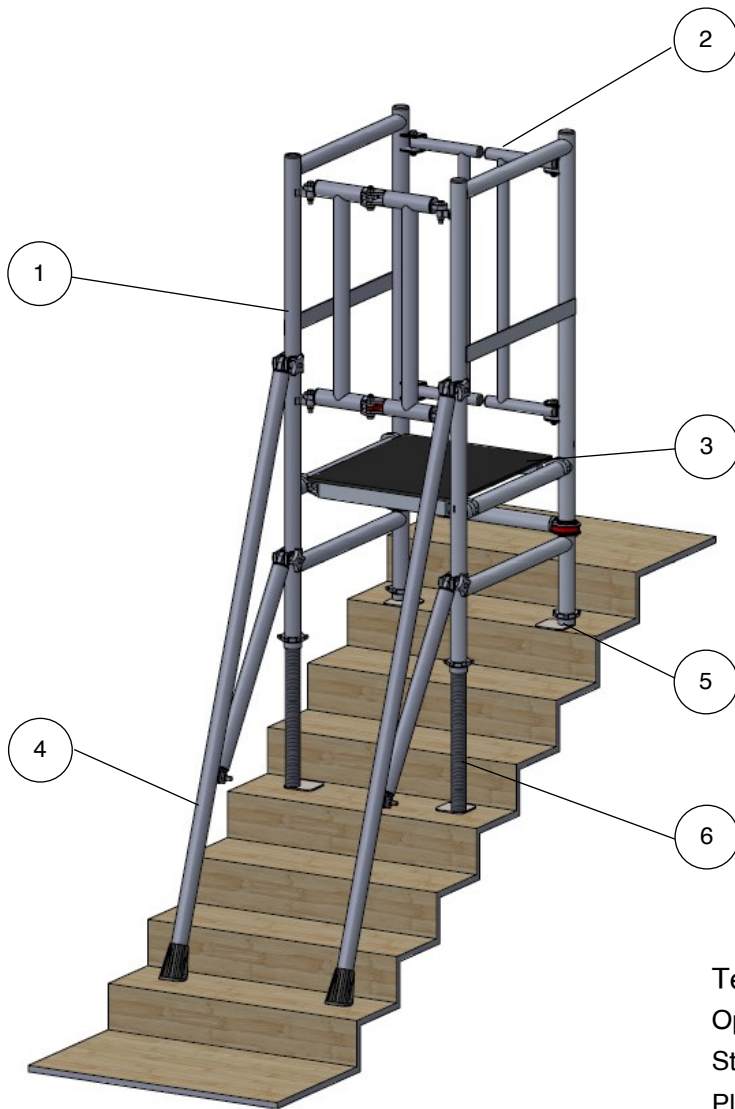

UTS SALES AND REPAIRS

A SAFER WAY TO REACH NEW HEIGHTS

Stairwell Podium
(H)1.63 X (L)0.68m X (W)0.65m

Working Height
2.5m

Platform Height
0.5m

Tower Components

Item	Description	Quantity
1	Podium Mainframe	1
2	Self Closing Gates	1
3	Platform	1
4	Stabilisers	2
5	Adjustable Legs	2
6	Adjustable Legs XL	2
7	Instruction Manual	1

Technical information:

Open Dimensions:	(H)1.63 X (L)0.68m X (W)0.65m
Storage Dimensions:	(H)1.63 X (L)0.68m X (W)0.26m
Platform Dimensions:	0.6m X 0.53m
Platform Height (ph):	0.25m 0.5m
Working Height (wh):	2.25m 2.5m
Maximum Working Load:	150kg
Weight:	35kg