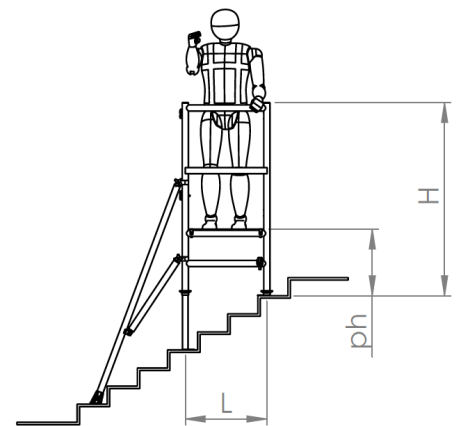

UTS SALES AND REPAIRS

A SAFER WAY TO REACH NEW HEIGHTS

Stairwell Podium
(H)1.63 X (L)0.68m X (W)0.65m

Working Height
2.5m

Platform Height
0.5m

Tower Components

Item	Description	Quantity
1	Podium Mainframe	1
2	Self Closing Gates	1
3	Platform	1
4	Stabilisers	2
5	Adjustable Legs	2
6	Adjustable Legs XL	2
7	Instruction Manual	1

Technical information:

Open Dimensions:	(H)1.63 X (L)0.68m X (W)0.65m
Storage Dimensions:	(H)1.63 X (L)0.68m X (W)0.26m
Platform Dimensions:	0.6m X 0.53m
Platform Height (ph):	0.25m 0.5m
Working Height (wh):	2.25m 2.5m
Maximum Working Load:	150kg
Weight:	35kg